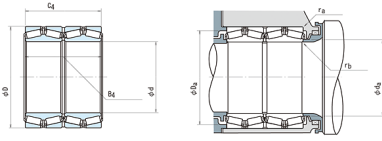

## NSK 240KV895 ROLLING BEARINGS FOR STEEL MILLS

Bearing No. 240KV895

240KV895 Bearing 2D drawings and 3D CAD models

hidYobi	240KV895
LangID	1
ALP23	0
ALP22	0
D_	338
ALP21	27
C	1960
B_	248
hidTable	ecat_NSTPRF
RAr	692.701
rb	2.5
mass	68.5
ra	2.5
D_a	315
C0	5300
SLR	47
Prod_Type3	TRBSR_FR_MD
da	257
d	240
BET21	2
BET22	0
BET23	0
C_	248
yobi	240KV895
KBRG	3611