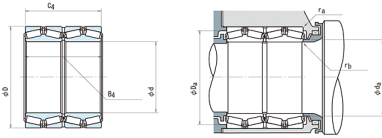

YSR DRIVESHAFT ANDERSON LIMITED

NSK 165KV2252 ROLLING BEARINGS FOR STEEL MILLS

Bearing No. 165KV2252

165KV2252 Bearing 2D drawings and 3D CAD models

hidYobi	165KV2252
LangID	1
ALP23	0
ALP22	40
D_	225.425
ALP21	28
C	705
B_	165.1
hidTable	ecat_NSTPRF
RAr	432.852
rb	0.8
mass	20.2
ra	3.3
D_a	209
C0	2160
SLR	29
Prod_Type3	TRBSR_FR_ID
da	178
d	165.1
BET21	1
BET22	30
BET23	0
C_	168.275
yobi	165KV2252
KBRG	3661