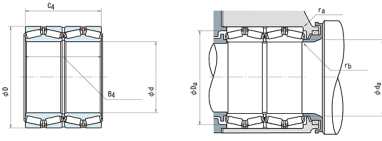

## NSK 635KV9001 ROLLING BEARINGS FOR STEEL MILLS

Bearing No. 635KV9001

635KV9001 Bearing 2D drawings and 3D CAD models

hidYobi	635KV9001
LangID	1
ALP23	0
ALP22	0
D_	900
ALP21	25
C	13300
B_	660
hidTable	ecat_NSTPRF
RAr	1976
rb	4
mass	1380
ra	5
D_a	840
C0	43500
SLR	125
Prod_Type3	TRBSR_FR_MD
da	695
d	635
BET21	1
BET22	50
BET23	0
C_	660
yobi	635KV9001
KBRG	3616