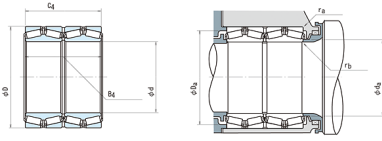

YSR DRIVESHAFT ANDERSON LIMITED

NSK 266KV3552 ROLLING BEARINGS FOR STEEL MILLS

Bearing No. 266KV3552

266KV3552 Bearing 2D drawings and 3D CAD models

hidYobi	266KV3552
LangID	1
ALP23	0
ALP22	20
D_	355.6
ALP21	27
C	1810
B_	230.188
hidTable	ecat_NSTPRF
RAr	725.005
rb	1.5
mass	60.6
ra	3.3
D_a	335
C0	5050
SLR	42
Prod_Type3	TRBSR_FR_ID
da	281
d	266.7
BET21	1
BET22	50
BET23	0
C_	228.6
yobi	266KV3552
KBRG	3661