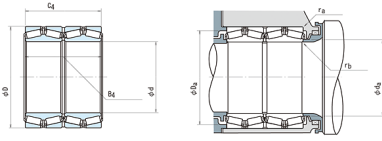

YSR DRIVESHAFT ANDERSON LIMITED

NSK 482KV6152 ROLLING BEARINGS FOR STEEL MILLS

Bearing No. 482KV6152

482KV6152 Bearing 2D drawings and 3D CAD models

hidYobi	482KV6152
LangID	1
ALP23	0
ALP22	0
D_	615.95
ALP21	28
C	4100
B_	330.2
hidTable	ecat_NSTPRF
RAr	1227.5
rb	3.3
mass	242
ra	6.4
D_a	582
C0	13800
SLR	62
Prod_Type3	TRBSR_FR_ID
da	508
d	482.6
BET21	1
BET22	30
BET23	0
C_	330.2
yobi	482KV6152
KBRG	3661